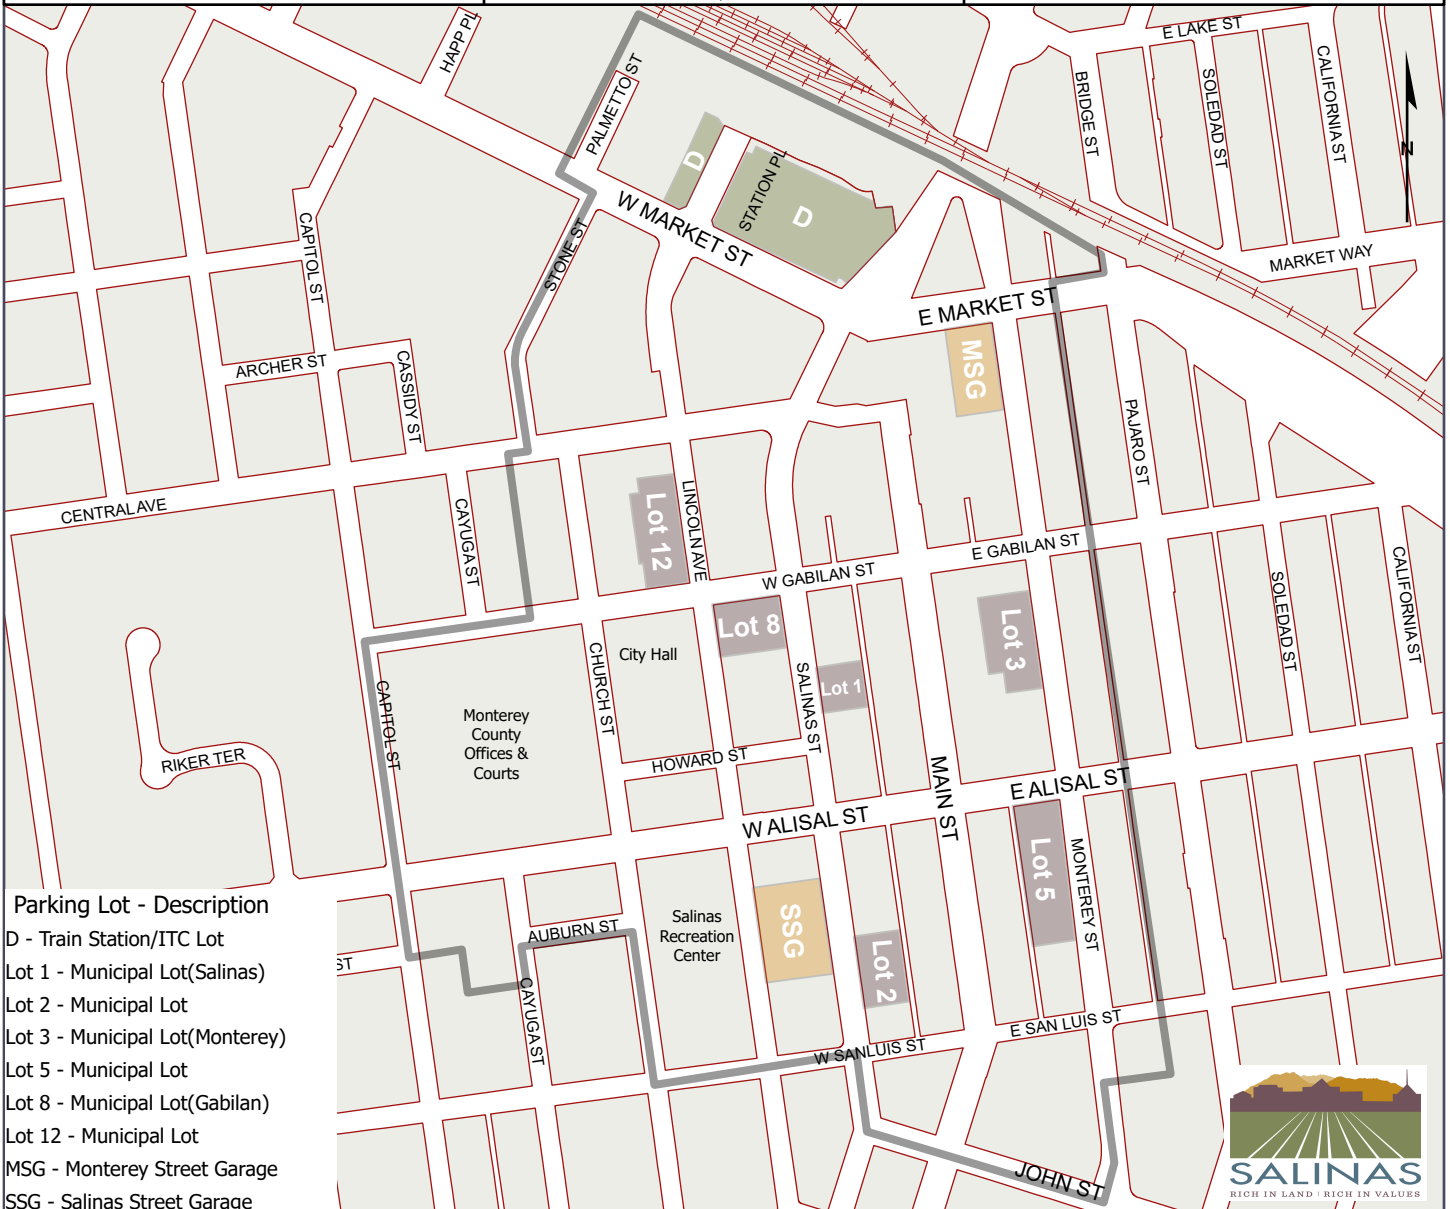

SALINAS, CALIFORNIA

a great place to live, work, & visit

Commuter Parking Lot

Lot D: Free - 72 Hour Maximum, 299 spaces

Surface Parking Lots

- Lot 1: 2 Hour restriction, 47 spaces
- Lot 2: 2 Hour restriction, 71 spaces
- Lot 3: 2 Hour restriction, 82 spaces
- Lot 5: 2 Hour and Permit restriction, 134 spaces
- Lot 8: 2 Hour & Permit restriction, 71 spaces
- Lot 12: Permit Restriction & Juror Parking, 120 spaces

Monthly Permits

- Lot 5: \$55.00
- Lot 8: \$55.00
- Lot 12: \$40.00

Monterey Street Garage

Monterey Street Garage: Paid Hourly & Monthly Permit restriction, 435 spaces

Salinas Street Garage

Salinas Street Garage: Hourly & Permit restriction, 252 spaces

Permits & Hourly

- Monterey Street Garage: \$50.00 - Monthly Permit
\$1.25 - Hourly
- Salinas Street Garage: \$40.00 - Lower Level
\$40.00 - Upper Level

Parking Lot - Description

- D - Train Station/ITC Lot
- Lot 1 - Municipal Lot(Salinas)
- Lot 2 - Municipal Lot
- Lot 3 - Municipal Lot(Monterey)
- Lot 5 - Municipal Lot
- Lot 8 - Municipal Lot(Gabilan)
- Lot 12 - Municipal Lot
- MSG - Monterey Street Garage
- SSG - Salinas Street Garage